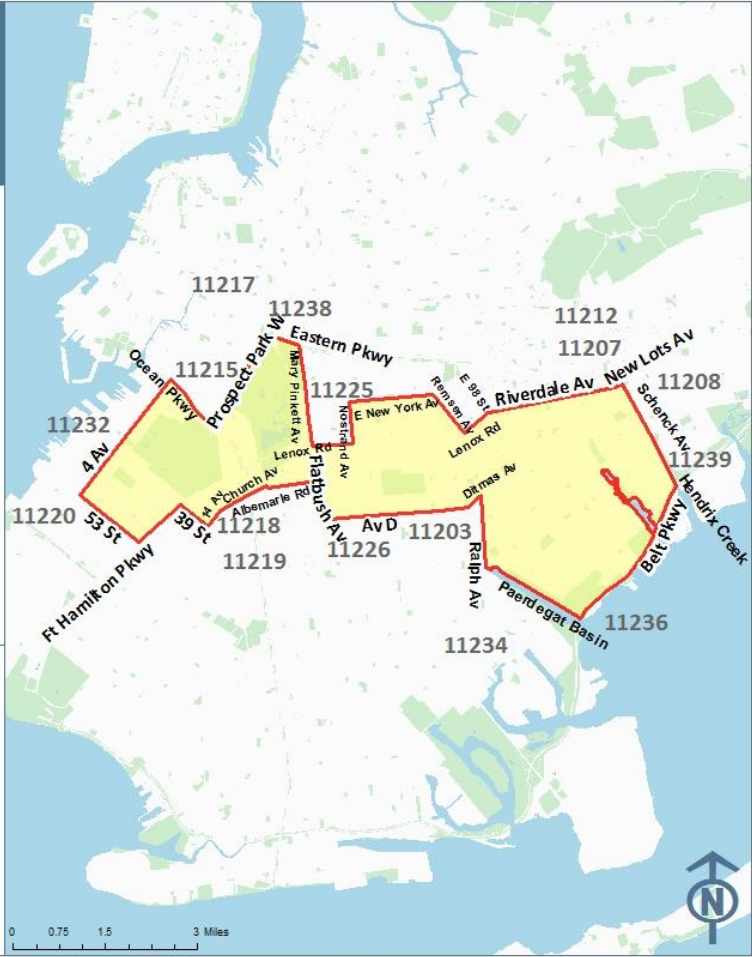

# Planned Spray Areas

Brooklyn

8/15/2017

NYC Dept of Health and Mental Hygiene

This map, and the application area it depicts, is an approximation and should not be relied on as a specific description of the area to be treated.

For more information please visit:  
<http://www1.nyc.gov/site/doh/health/health-topics/mosquitoes.page>

0 0.75 1.5 3 Miles